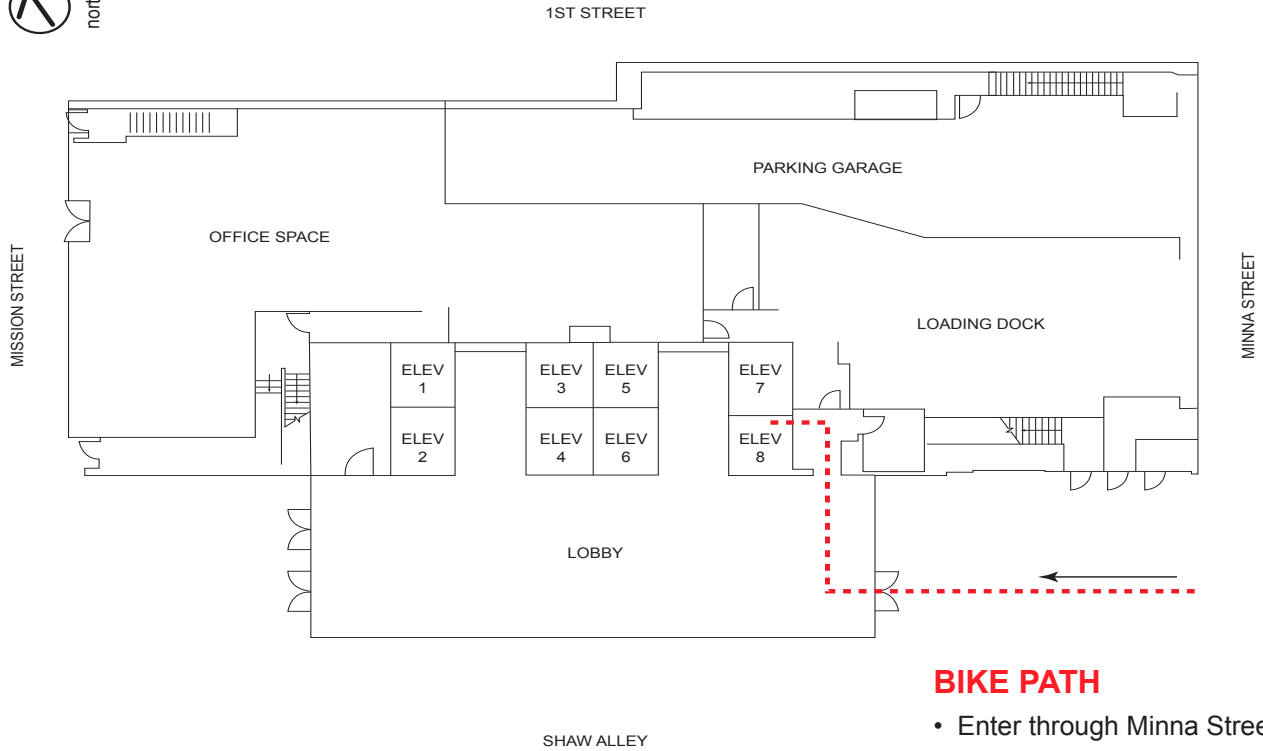

# Bike Access Map

## BIKE PATH

- Enter through Minna Street Door
- Take the Shuttle Elevator to Garage Level (basement)
- Walk bike to bike rack location

## GARAGE LEVEL